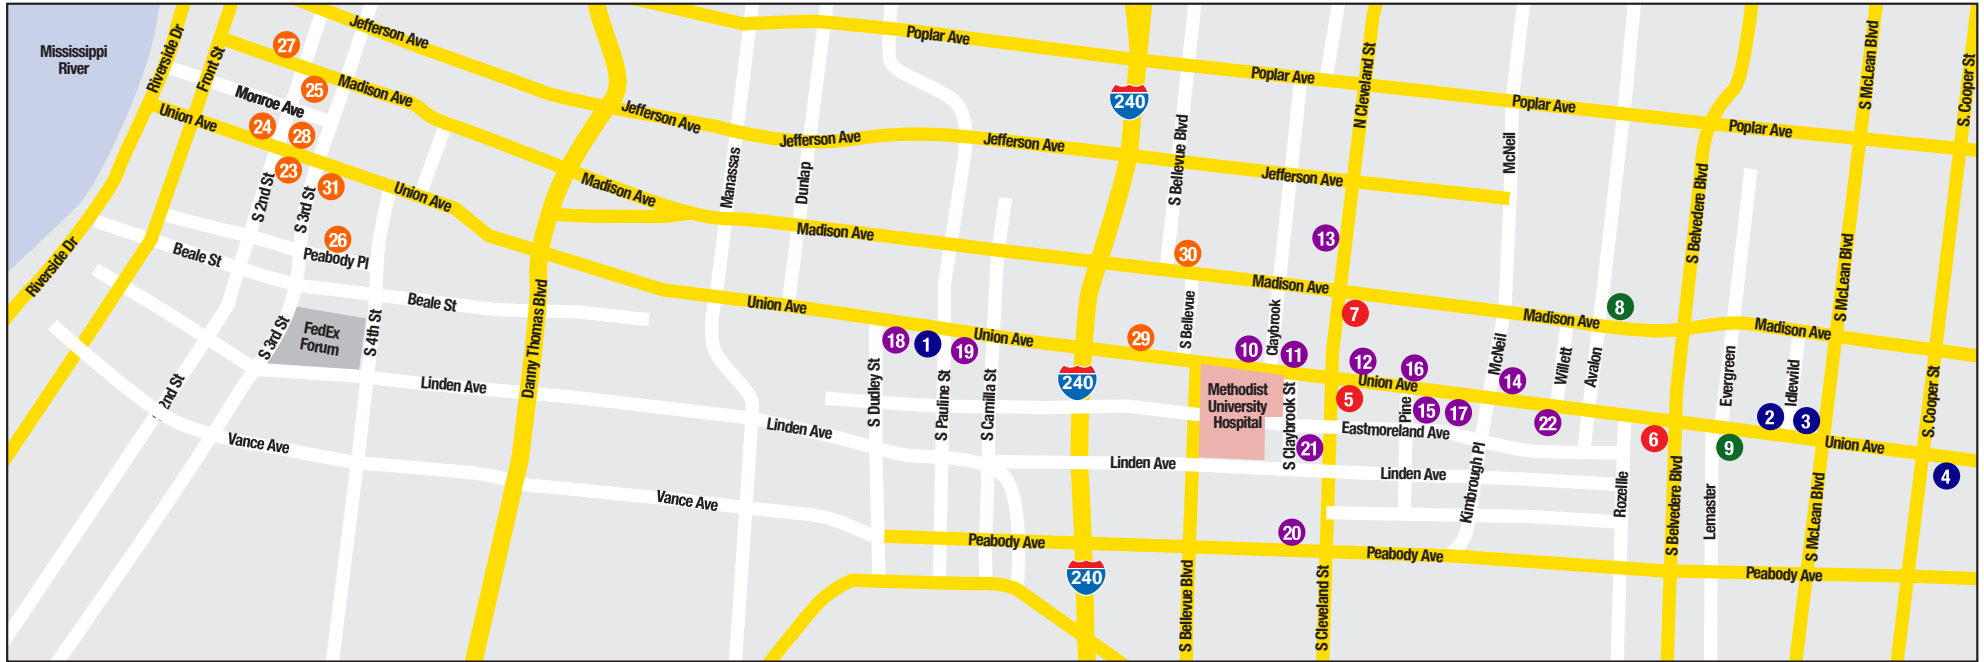

## PHARMACIES

- 1 Walgreens Drug Store  
987 Union Ave
- 2 Super D Express  
1800 Union Ave
- 3 Rite Aid Pharmacy  
1810 Union Ave
- 4 Ike's  
2145 Union Ave

## GAS STATIONS

- 5 Exxon  
1355 Union Ave
- 6 Shell  
1685 Union Ave
- 7 Circle K  
1351 Madison Ave

## RESTAURANTS

- 10 Tops Bar-B-Q  
1286 Union Ave
- 11 CK's Coffee Shop  
1308 Union Ave
- 12 Mrs. Winner's Chicken  
1370 Union Ave
- 13 Saigon Le Vietnamese  
51 N. Cleveland
- 14 Danver's  
1468 Union Ave

- 15 Krystal  
1377 Union Ave
- 16 Cupboard  
1400 Union Ave
- 17 Taco Bell  
1447 Union Ave
- 18 Burger King  
1027 Union Ave
- 19 Arby's  
975 Union Ave
- 20 Bhan Thai  
1324 Peabody
- 21 Harer Ethiopian  
220 S. Claybrook
- 22 Wendy's  
1593 Union Ave